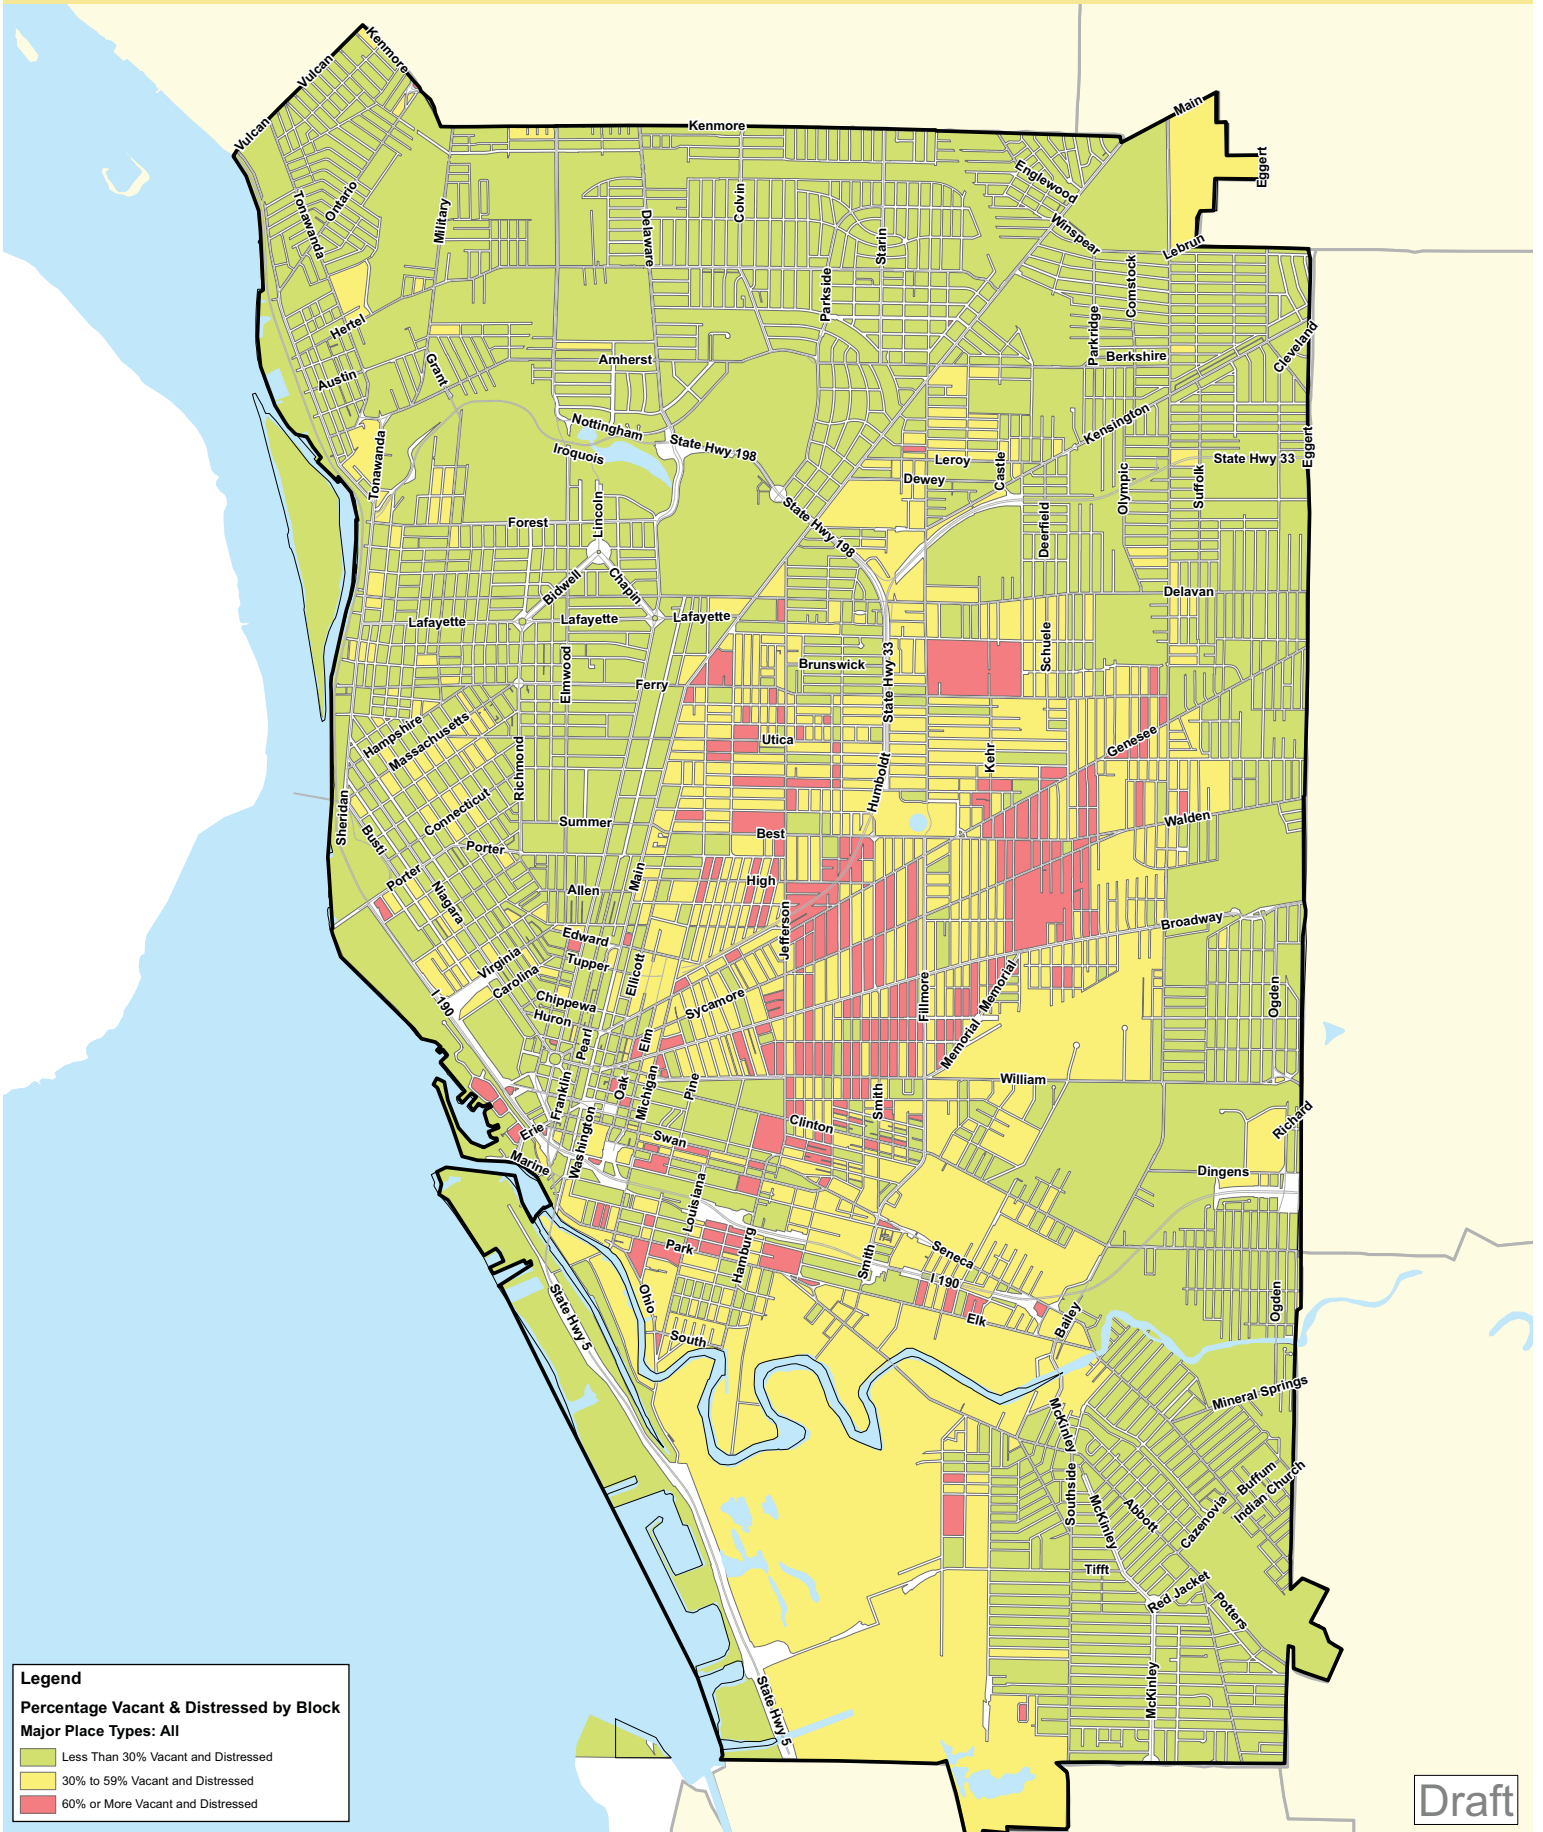

# Vacant & Distressed Land

Miles 0 0.25 0.5 1

**Legend**  
**Percentage Vacant & Distressed by Block**  
**Major Place Types: All**

- Less Than 30% Vacant and Distressed
- 30% to 59% Vacant and Distressed
- 60% or More Vacant and Distressed